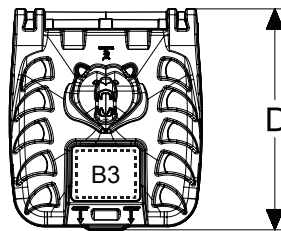

95 Gallon Fully-Automated Bear Resistant Roll Out Cart

Features & Benefits

- IGBC Certified bear resistant
- WildSafe BC Certified Bear Resistant
- ANSI Certified, with all standard components, to limit risk and liability for both the purchaser and end user; Improved cart stability vs. competing FA and SA options
- Full, Non-Prorated, 3-Year Warranty to protect your investment
- "Ready-To-Roll" Design - Lids, Locks, Catch Bars, and Body are fully assembled upon delivery; Assembly time for wheels and axles averages less than 10 seconds per container
- Textured body offers optimum gripping surface for fully-automated collection
- Safe and Strong - Robust design is lightweight making it easy and safe for humans to maneuver, yet extremely difficult for bears to compromise
- Limited exposed metal - mitigates potential end-user injuries, reduces container damage in-transit/in-field, and effectively prevents bears from accessing containers by limiting options for access via biting/clawing/bending/twisting
- Designed with all users in mind - ergonomic locking mechanism allows container to easily be opened by humans with one hand, but prevents bears from opening with claws, paws, and teeth
- Carts are shipped with lids already attached reducing assembly time
- One piece blow-molded wheels snap on (BMSO) with integrated spacers, taking seconds to assemble
- Barcodes and serial numbers are clearly visible when containers are stacked for ease in inventory management
- RFID Tag Enabled option provides innovative asset and participation tracking programs powered by Vision®

Specifications	IN/LB	CM/KG
Capacity (Gallons/Liters)	95 Gal	360 L
Overall Depth (D)	34.5	87.6
Overall Width (W)	30.25	76.8
Overall Height (H)	42.75	108.5
Weight	45.0	20.4
53' Trailer Quantity	385	

Decoration Areas	WIDTH (IN)	HEIGHT (IN)
Side Brand - Hot Stamp (B1)	11.5	7.5
Barcode & Serial Number (B2)	9.75	1.25
Lid Brand - Hot Stamp or Label (B3)	10.0	8.5