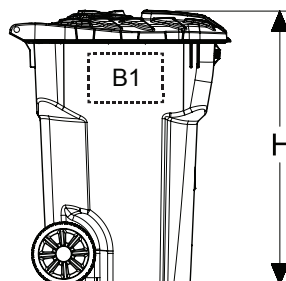

95 Gallon Fully-Automated Bear Resistant Roll Out Cart

Features & Benefits

- IGBC Certified bear resistant
- WildSafe BC Certified Bear Resistant
- ANSI Certified, with all standard components, to limit risk and liability for both the purchaser and end user; Improved cart stability vs. competing FA and SA options
- Full, Non-Prorated, 3-Year Warranty to protect your investment
- "Ready-To-Roll" Design - Lids, Locks, Catch Bars, and Body are fully assembled upon delivery; Assembly time for wheels and axles averages less than 10 seconds per container
- Textured body offers optimum gripping surface for fully-automated collection
- Safe and Strong - Robust design is lightweight making it easy and safe for humans to maneuver, yet extremely difficult for bears to compromise
- Limited exposed metal - mitigates potential end-user injuries, reduces container damage in-transit/in-field, and effectively prevents bears from accessing containers by limiting options for access via biting/clawing/bending/twisting
- Designed with all users in mind - ergonomic locking mechanism allows container to easily be opened by humans with one hand, but prevents bears from opening with claws, paws, and teeth
- Carts are shipped with lids already attached reducing assembly time
- One piece blow-molded wheels snap on (BMSO) with integrated spacers, taking seconds to assemble
- Barcodes and serial numbers are clearly visible when containers are stacked for ease in inventory management
- RFID Tag Enabled option provides innovative asset and participation tracking programs powered by Vision®

Specifications	IN/LB	CM/KG
Capacity (Gallons/Liters)	95 Gal	360 L
Overall Depth (D)	34.5	87.6
Overall Width (W)	30.25	76.8
Overall Height (H)	42.75	108.5
Weight	45.0	20.4
53' Trailer Quantity	385	

Decoration Areas	WIDTH (IN)	HEIGHT (IN)
Side Brand - Hot Stamp (B1)	11.5	7.5
Barcode & Serial Number (B2)	9.75	1.25
Lid Brand - Hot Stamp or Label (B3)	10.0	8.5