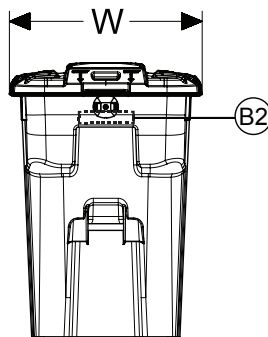

95 Gallon Fully-Automated Bear Resistant Roll Out Cart

Features & Benefits

- IGBC Certified bear resistant
- WildSafe BC Certified Bear Resistant
- ANSI Certified, with all standard components, to limit risk and liability for both the purchaser and end user; Improved cart stability vs. competing FA and SA options
- Full, Non-Prorated, 3-Year Warranty to protect your investment
- "Ready-To-Roll" Design - Lids, Locks, Catch Bars, and Body are fully assembled upon delivery; Assembly time for wheels and axles averages less than 10 seconds per container
- Textured body offers optimum gripping surface for fully-automated collection
- Safe and Strong - Robust design is lightweight making it easy and safe for humans to maneuver, yet extremely difficult for bears to compromise
- Limited exposed metal - mitigates potential end-user injuries, reduces container damage in-transit/in-field, and effectively prevents bears from accessing containers by limiting options for access via biting/clawing/bending/twisting
- Designed with all users in mind - ergonomic locking mechanism allows container to easily be opened by humans with one hand, but prevents bears from opening with claws, paws, and teeth
- Carts are shipped with lids already attached reducing assembly time
- One piece blow-molded wheels snap on (BMSO) with integrated spacers, taking seconds to assemble
- Barcodes and serial numbers are clearly visible when containers are stacked for ease in inventory management
- RFID Tag Enabled option provides innovative asset and participation tracking programs powered by Vision®

Specifications	IN/LB	CM/KG
Capacity (Gallons/Liters)	95 Gal	360 L
Overall Depth (D)	34.5	87.6
Overall Width (W)	30.25	76.8
Overall Height (H)	42.75	108.5
Weight	45.0	20.4
53' Trailer Quantity	385	

Decoration Areas	WIDTH (IN)	HEIGHT (IN)
Side Brand - Hot Stamp (B1)	11.5	7.5
Barcode & Serial Number (B2)	9.75	1.25
Lid Brand - Hot Stamp or Label (B3)	10.0	8.5